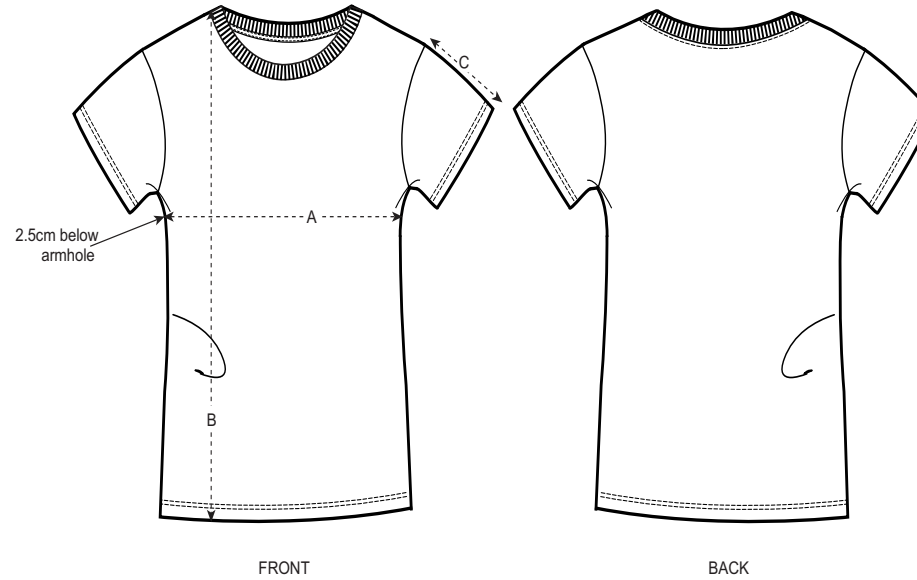

XS

S

M

L

XL

XXL

## Size guide

\*Centimeters

SIZES		XS	S	M	L	XL	XXL
A	Half Chest	41	44	47	50	53	56
B	Body Length	58	60	62	64	66	68